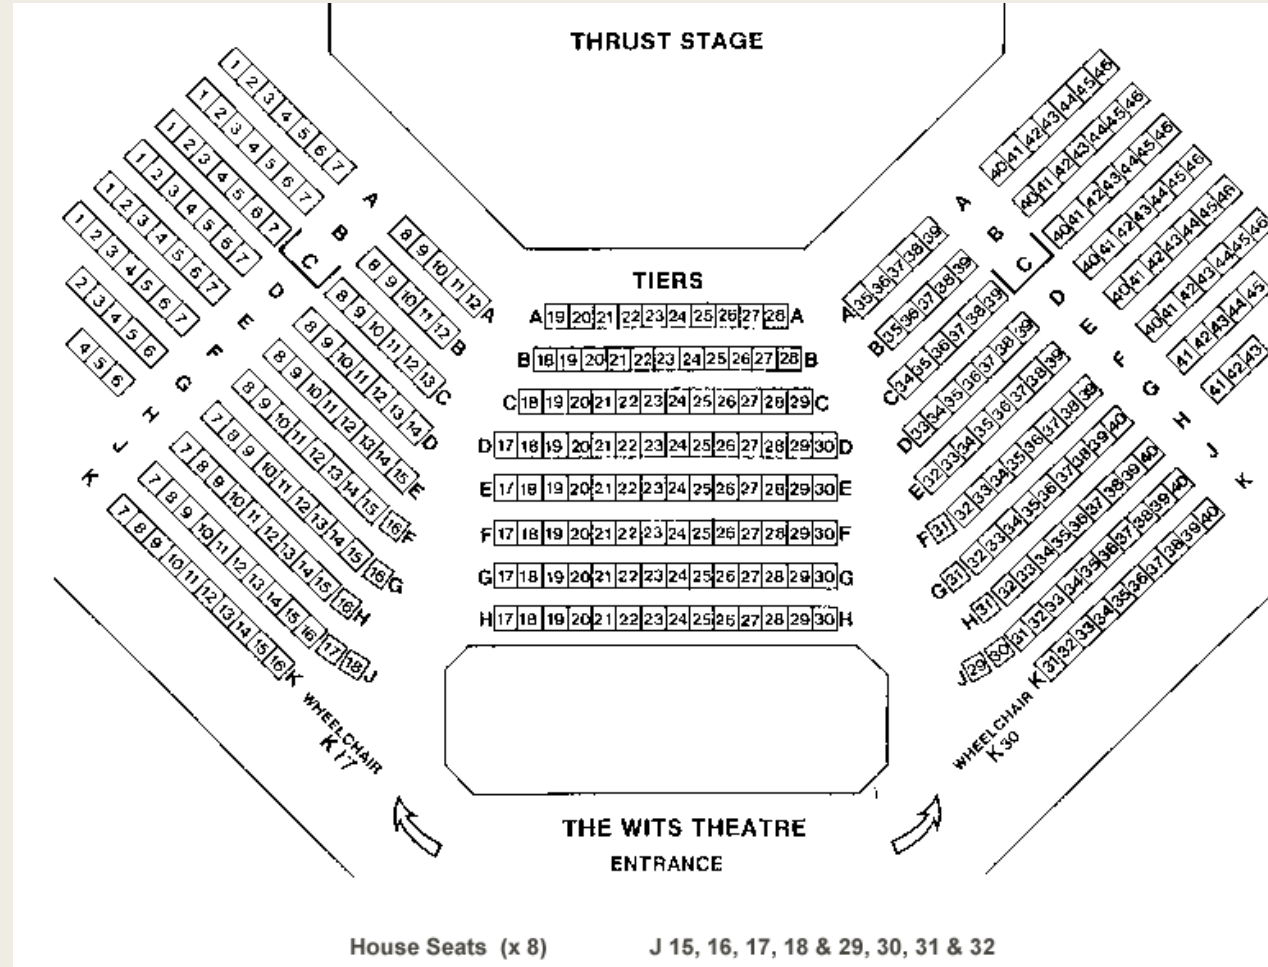

MAIN STAGE

Stage

In Heathman Ballroom

The Woman in Black

by Susan Hill and Stephen Mallatratt

Prices

Highest Prices:

Regular: \$44